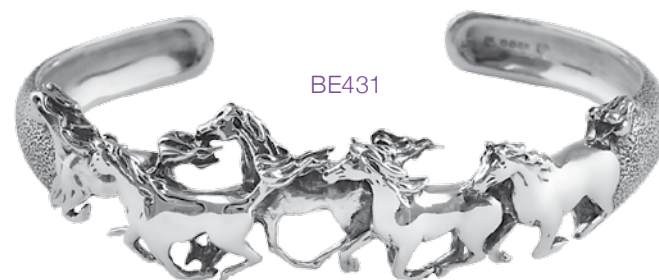

B437

B439

B436

B400	Stirrup and riding crop brooch	40mm / 1 ⁵ / ₈ "	x	25mm / 1"
B403	Riding boot and crop brooch	35mm / 1 ¹ / ₂ "	x	20mm / ⁵ / ₈ "
B404	Riding crop brooch	60mm / 2 ³ / ₈ "		—
B415	Trotting horse brooch	19mm / ³ / ₄ "	x	25mm / 1"
B436	Jockey on horse brooch	25mm / 1"	x	41mm / 1 ⁵ / ₈ "
B437	Jockey and horse brooch	35mm / 1 ¹ / ₂ "	x	25mm / 1"
B439	Riding crop and horse head brooch	38mm / 1 ¹ / ₂ "		—
B440	Galloping horse brooch	25mm / 1"	x	44mm / 1 ³ / ₄ "
B619	Crystal and amethyst set riding boot and crop brooch	32mm / 1 ¹ / ₄ "	x	38mm / 1 ¹ / ₂ "
B623	Crystal and amethyst set horse and carriage brooch	25mm / 1"	x	51mm / 2"
B624	Crystal and amethyst set riding boot and crop brooch	19mm / ³ / ₄ "	x	38mm / 1 ¹ / ₂ "

NK586

KPT404

PT404

B640

BE431

B640	Gallopig horses brooch	22mm / 7/8"	x	44mm / 1 3/4"
BE431	Gallopig horses bangle	19mm / 3/4"	x	64mm / 2 1/2"
KPT404	Lucky horseshoe keychain	100mm / 4"	<i>Total length - including 60mm / 2 3/8" keychain fitting</i>	
NK586	Gallopig horse necklace	100mm / 4"	<i>Total length - including 60mm / 2 3/8" keychain fitting</i>	
PT404	Lucky horseshoe pendant	32mm / 1 1/4"	<i>On 460mm / 18" flat curb chain</i>	

GT57

PB584

PB615

GT586

PB544

PB201

PB200

PB237