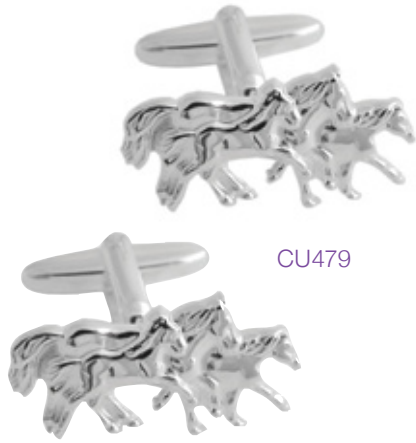

PB302

PB309

PB305

CU384	Enamel racing chain link cufflinks	15mm / 1/2"	-
CU392	Enamel hunting chain link cufflinks	17mm / 5/8" x 11mm / 3/8"	
CU458	Enamel horse chain link cufflinks	15mm / 1/2"	-
GT22	Painted enamel horse bookmark	70mm / 2 3/4"	-
PB301	Horseshoe shaped hinged pillbox with horse stacked and ready painted enamel lid	32mm / 1 1/4" x 29mm / 1 1/8" x 13mm / 1/2"	
PB302	Rectangular hinged pillbox with hunting horse rider scene painted enamel lid	35mm / 1 3/8" x 25mm / 1" x 13mm / 1/2"	
PB305	Rectangular hinged pillbox with five horse scene painted enamel lid	35mm / 1 3/8" x 25mm / 1" x 13mm / 1/2"	
PB309	Rectangular hinged pillbox with two horse mates painted enamel lid	35mm / 1 3/8" x 25mm / 1" x 13mm / 1/2"	

CU479

CU497

CU492

CU481

CU541

CU540

CU479	Galloping horses swivel cufflinks	27mm / 1"	x	12mm / 1/2"
CU481	Lucky horseshoe swivel cufflinks	14mm / 1/2"	x	14mm / 1/2"
CU492	Horse head swivel cufflinks with gold plating	20mm / 3/4"	x	15mm / 5/8"
CU497	Horse head swivel cufflinks	20mm / 3/4"	x	17mm / 1/2"
CU540	Jockey and horse swivel cufflinks	35mm / 1 3/5"	x	26mm / 1"
CU541	Polo player swivel cufflinks	30mm / 1 1/4"	x	25mm / 1"

KPT455

B438	Horseshoe with horseheads brooch	45mm / 1 ³ / ₄ "	×	38mm / 1 ¹ / ₂ "
B620	Crystal set horse head brooch	32mm / 1 ¹ / ₄ "	×	25mm / 1"
B621	Crystal set riding crop brooch	60mm / 2 ³ / ₈ "		–
B622	Crystal set horseshoe with horseheads brooch	45mm / 1 ³ / ₄ "	×	38mm / 1 ¹ / ₂ "
GT848	Antique finished horse bookmark	79mm / 3 ¹ / ₈ "		–
K402	Horse key ring	51mm / 2"		–
KPT279	Crystal set saddle keyring	90mm / 3 ⁵ / ₈ "*		–
KPT280	Crystal and amethyst set riding boot and crop keyring	105mm / 4 ¹ / ₄ "*		–
KPT455	Riding boot keychain	105mm / 4 ¹ / ₄ "*		–