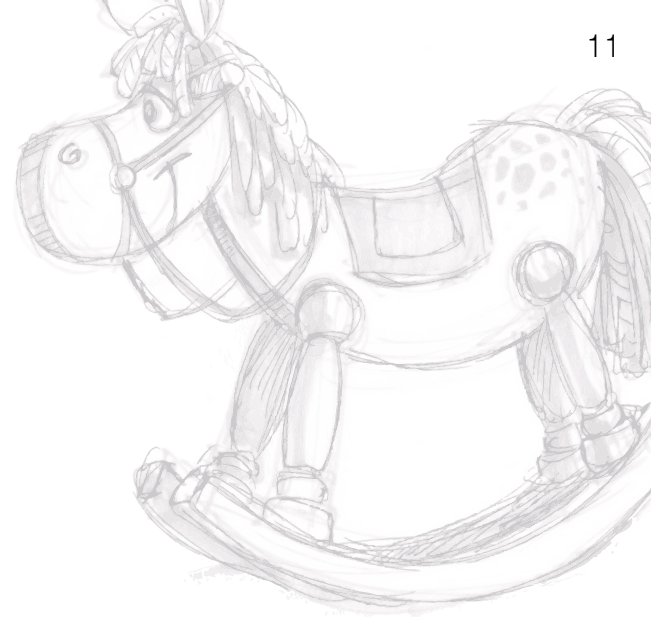

FR536

FR534 Toys photo frame with blue velvet back and space to engrave name and date of birth

PHOTO SIZE

6cm x 9cm / 2 1/2" x 3 1/2"

FR536 Hand painted silver rocking horse photo frame with blue velvet back

6cm x 9cm / 2 1/2" x 3 1/2"

PB591 Round hinged pillbox with moving rocking horse

38mm / 1 1/2" x 32mm / 1 1/4"

PB612 Round embossed rocking horse pillbox

28mm / 1 1/8" x 17mm / 1/2"