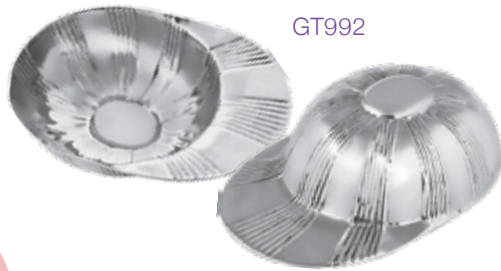

NK586

KPT404

PT404

B640

BE431

B640	Gallopig horses brooch	22mm / 7/8"	x	44mm / 1 3/4"
BE431	Gallopig horses bangle	19mm / 3/4"	x	64mm / 2 1/2"
KPT404	Lucky horseshoe keychain	100mm / 4"	<i>Total length - including 60mm / 2 3/8" keychain fitting</i>	
NK586	Gallopig horse necklace	100mm / 4"	<i>Total length - including 60mm / 2 3/8" keychain fitting</i>	
PT404	Lucky horseshoe pendant	32mm / 1 1/4"	<i>On 460mm / 18" flat curb chain</i>	

GT57

PB584

PB615

GT586

PB544

PB201

PB200

PB237

GT57	Riding boot pillbox/toothpick holder	70mm / 2 ³ / ₄ "	-	-
GT586	Jockey and horse bookmark	44mm / 1 ³ / ₄ "		
PB200	Rectangular hinged pillbox with riding crop and horseshoe on onyx set lid	53mm / 2 ¹ / ₈ "	x 28mm / 1 ¹ / ₈ "	x 19mm / ³ / ₄ "
PB201	Rectangular hinged pillbox with rider on galloping horse on onyx set lid	35mm / 1 ³ / ₈ "	x 29mm / 1 ¹ / ₈ "	x 19mm / ³ / ₄ "
PB237	Rectangular hinged pillbox with riding boot and crop on onyx set lid	54mm / 2 ¹ / ₈ "	x 28mm / 1 ¹ / ₈ "	x 19mm / ³ / ₄ "
PB544	Horseshoe shaped hinged pillbox with horse head and horse shoe motif on onyx set lid	25mm / 1"	x 29mm / 1 ¹ / ₈ "	x 16mm / ⁵ / ₈ "
PB584	Rectangular dome hinged pillbox with trotting horse	54mm / 2 ¹ / ₈ "	x 41mm / 1 ⁵ / ₈ "	x 53mm / 2 ¹ / ₈ "
PB615	Large horse on rectangular pillbox with engraved edge	57mm / 2 ¹ / ₄ "	x 41mm / 1 ⁵ / ₈ "	x 65mm / 2 ⁵ / ₈ "